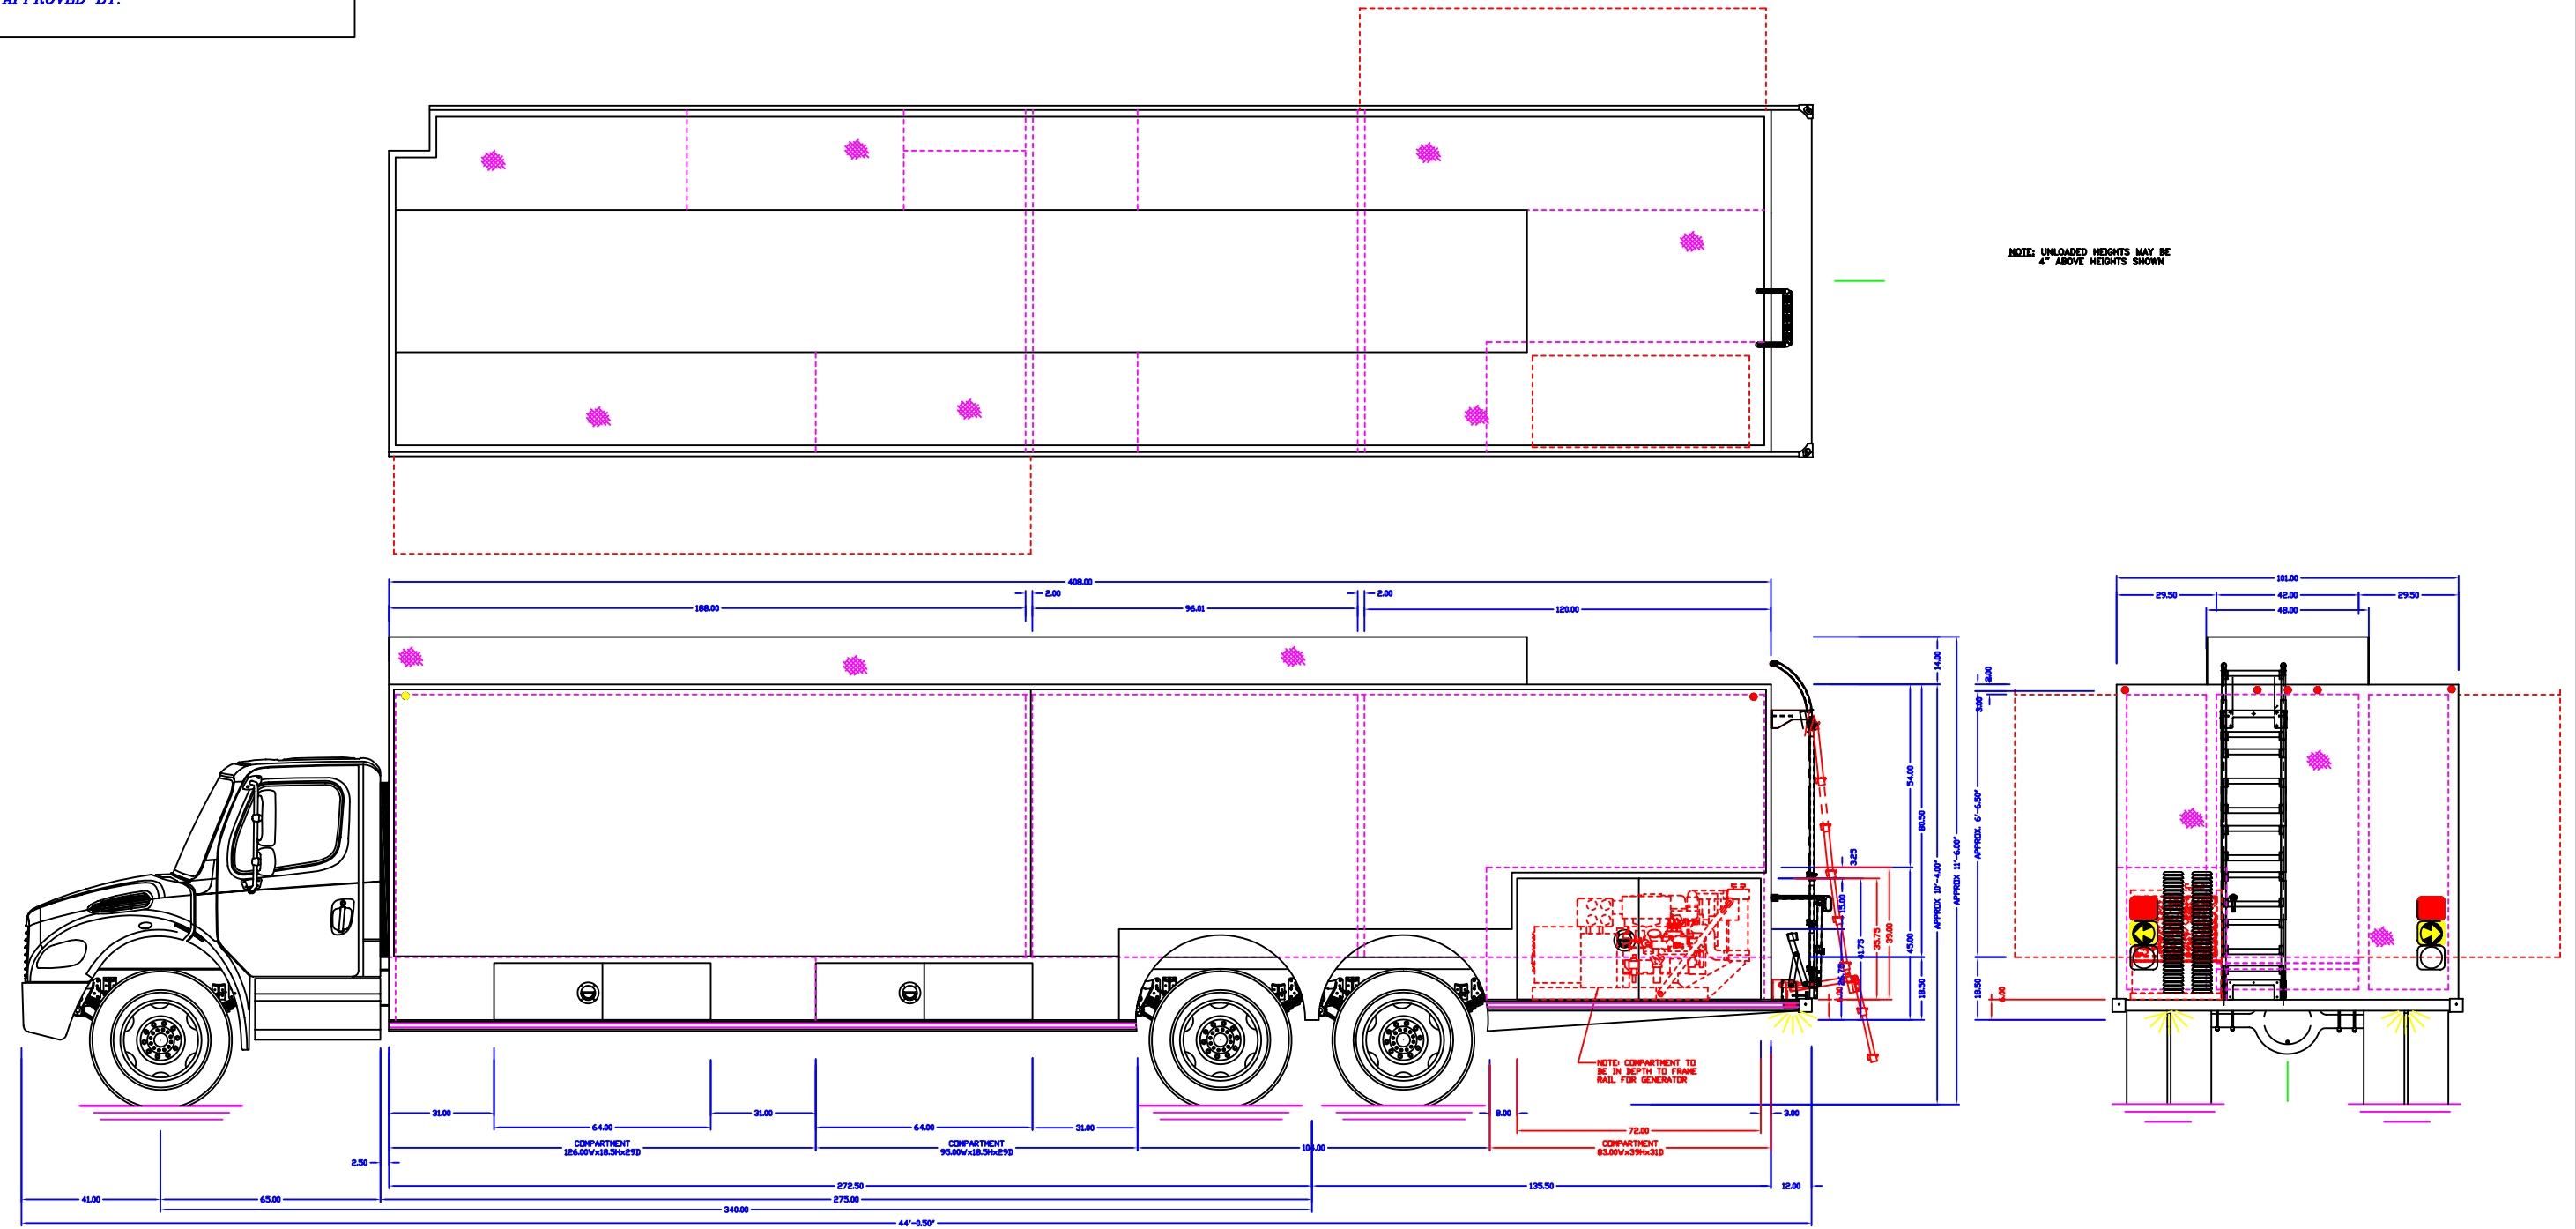

APPROVED BY:

NOTE: UNLOADED HEIGHTS MAY BE 4" ABOVE HEIGHTS SHOWN

NOTE: 3/16" ALUMINUM CONSTRUCTION

NONE	MAXIMUM HEIGHT	24" VLM	24" VLM
NONE	MAXIMUM LENGTH	120" VLM	120" VLM
96"	BODY WIDTH	CENTRAL	

**ROSENBAUER**  
 PORT OF NEW ORLEANS  
 HARBOR PATROL

SCALE: REF. ONLY