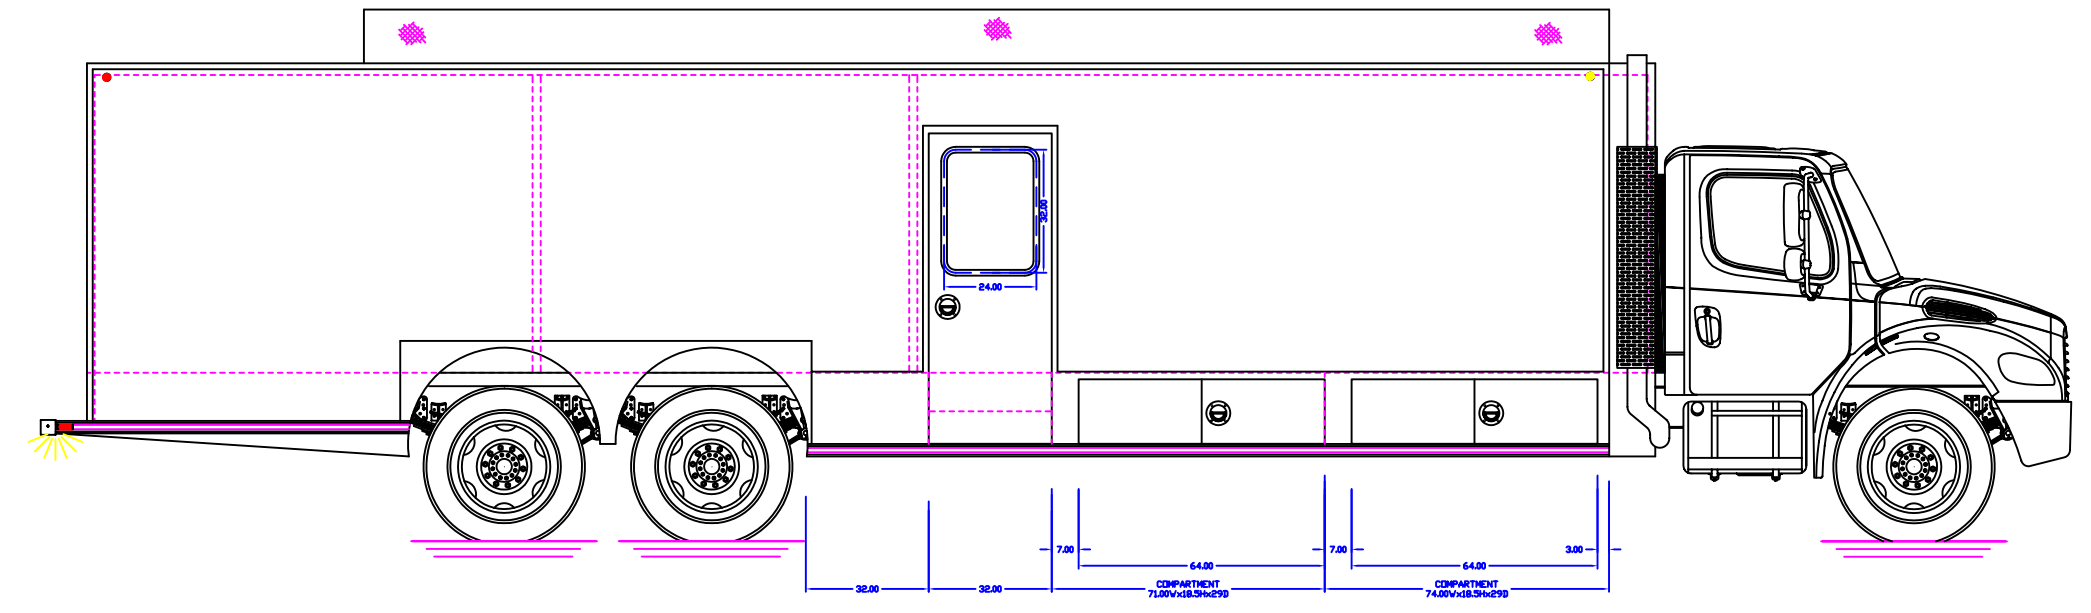

APPROVED BY:

NOTE: UNLOADED HEIGHTS MAY BE 4" ABOVE HEIGHTS SHOWN

NOTE: 3/16" ALUMINUM CONSTRUCTION

NONE	MAXIMUM HEIGHT	24" VLM	24" VLM
NONE	MAXIMUM LENGTH	120" VLM	120" VLM
96"	BODY WIDTH	CENTRAL	

**ROSENBAUER**  
 PORT OF NEW ORLEANS  
 HARBOR PATROL

SCALE: REF. ONLY