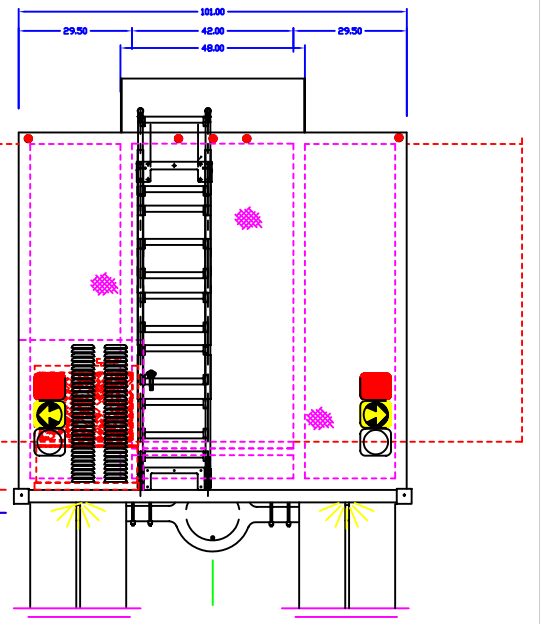

APPROVED BY:

NOTE: UNLOADED HEIGHTS MAY BE 4" ABOVE HEIGHTS SHOWN

NOTE: 3/16" ALUMINUM CONSTRUCTION

NONE	MAXIMUM HEIGHT	24" VLM	24" VLM
NONE	MAXIMUM LENGTH	120" VLM	120" VLM
96"	BODY WIDTH	CENTRAL	

**ROSENBAUER**  
 PORT OF NEW ORLEANS  
 HARBOR PATROL

SCALE: REF. ONLY